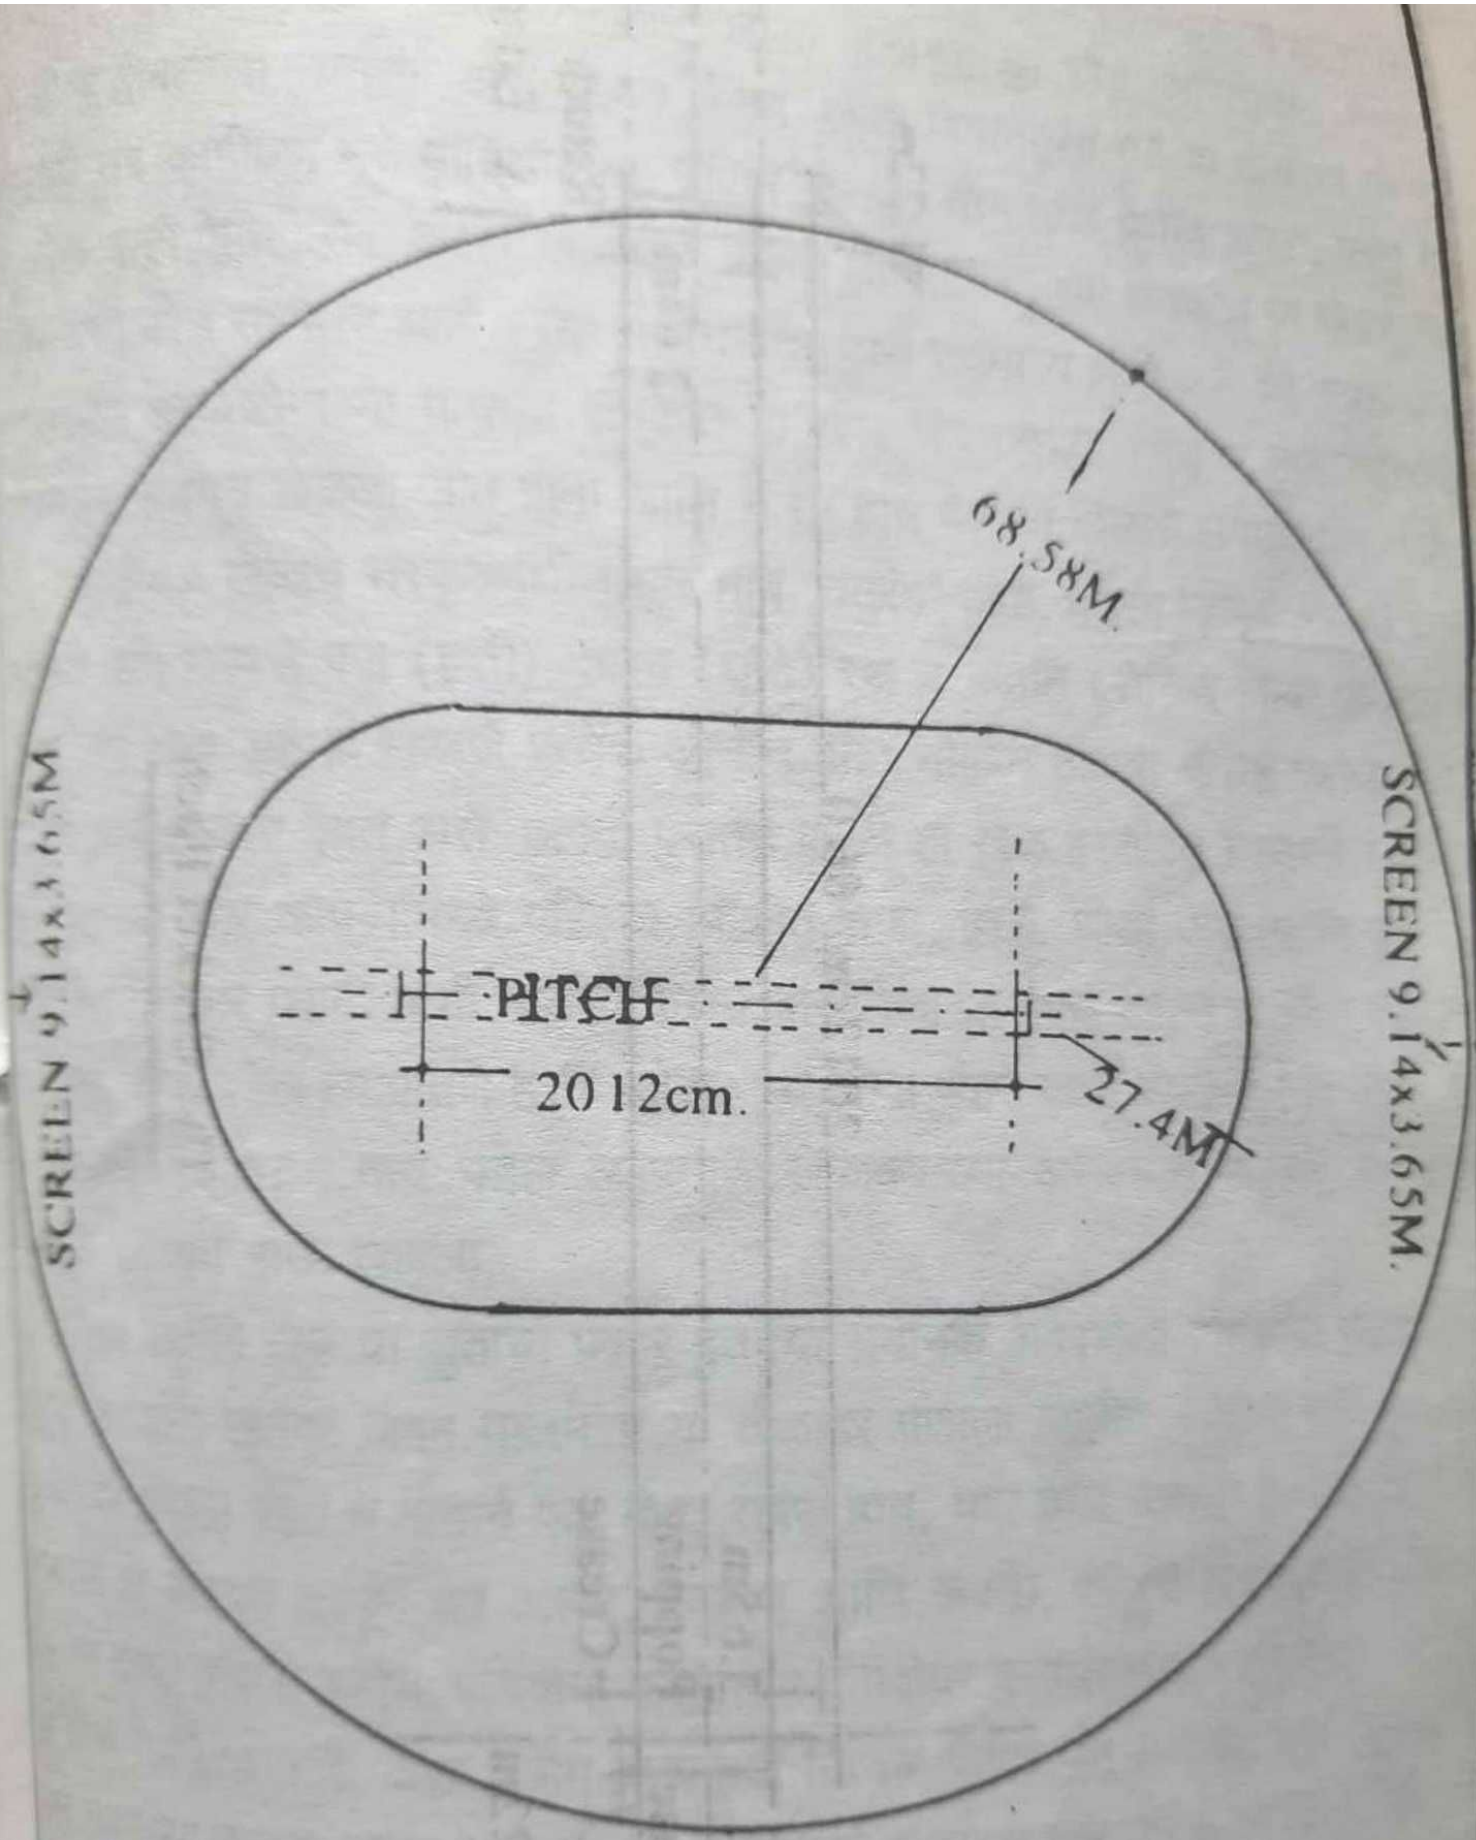

The Cricket Pitch

Cricket Arena: boundary lines for Test and One day matches.