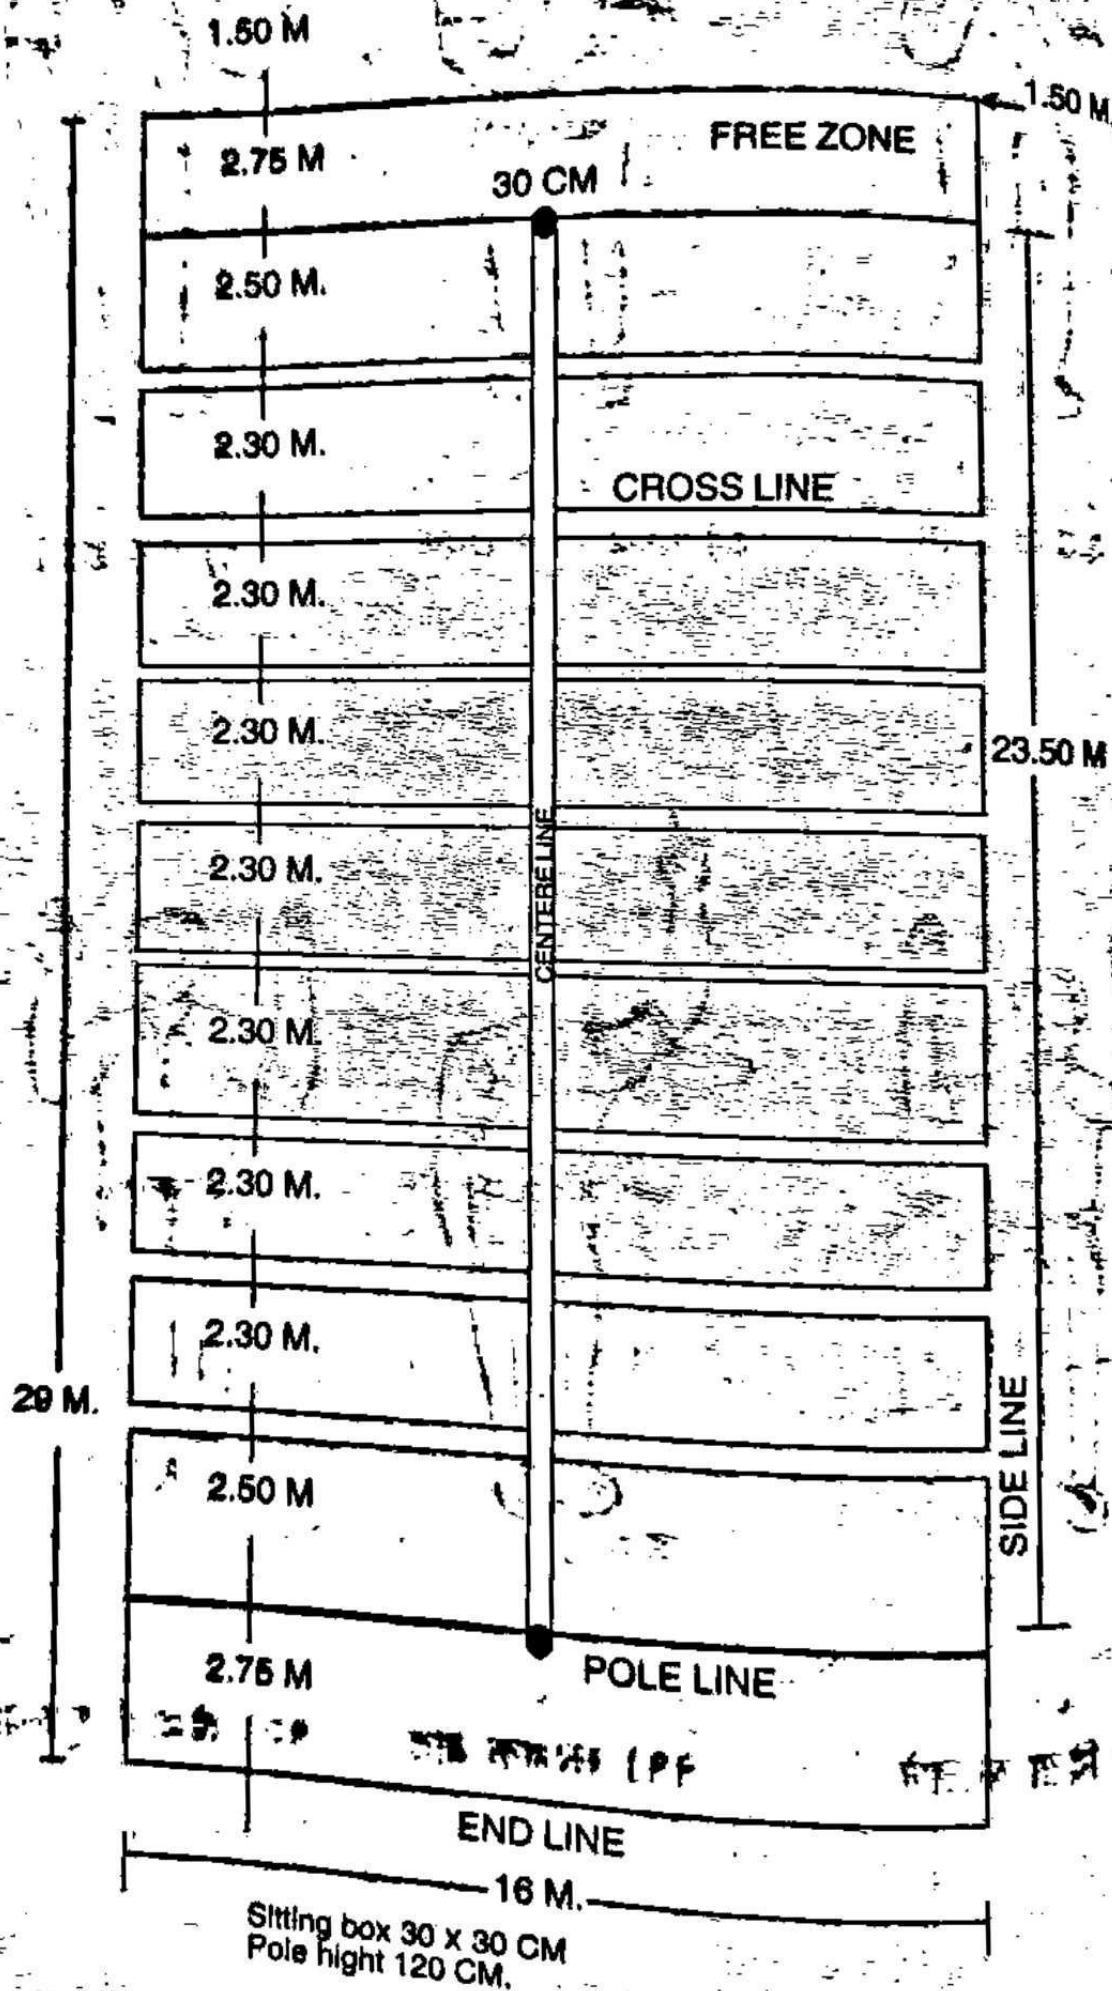

KHO-KHO GROUND GROUND MEN WOMEN AND BOYS